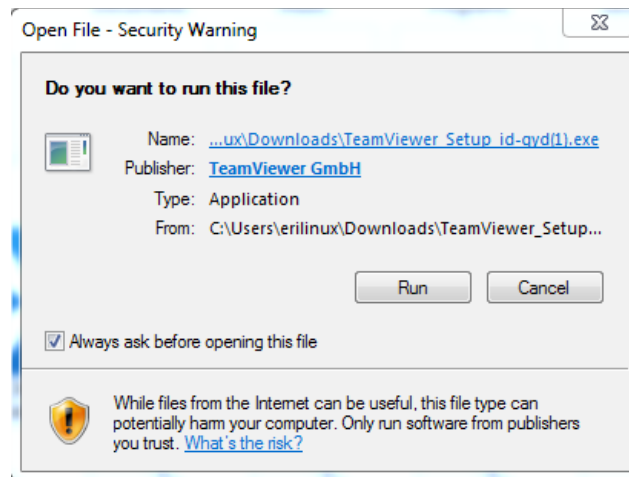

C. Install TeamViewer di Windows

Untuk dapat install TeamViewer di Windows download dulu TeamViewer di <https://www.teamviewer.com/id/> atau bisa langsung [di sini](#)

Setelah selesai download buka timevirwernya, muncul pop up “Do you want to run this file?” klik run.