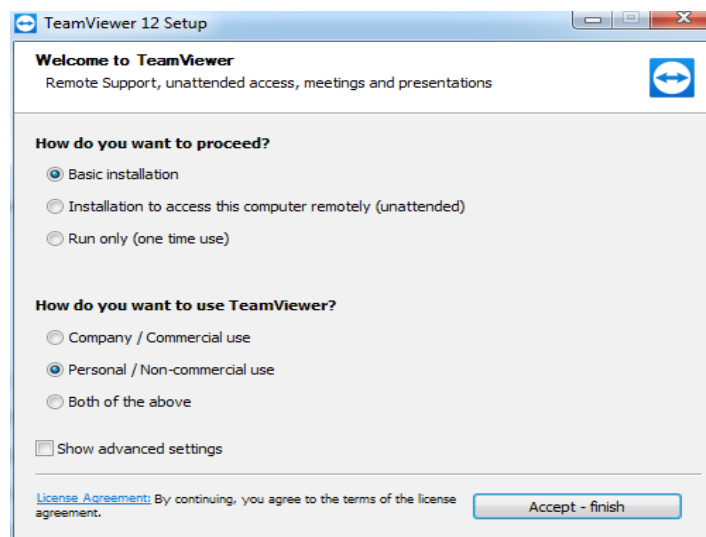

Gambar 13 pilihan untuk instalasi TeamViewer

Pada **How do you want to proceed?** Pilih basic installation

Pada **How do you want to user TeamViewer?** Pilih personal/Non-Commercial user, lalu klik **accept-finish**, maka proses instalasi akan berjalan.

PT. PuskoMedia Indonesia Kreatif

Jl. Prapatan Warureja No. 8, Margasari, Sidareja, Kab. Cilacap - Jawa Tengah

Kontak : 08112617445/ 085747717445 | Email: info@puskomedia.id | Website: <http://www.puskomedia.id/>